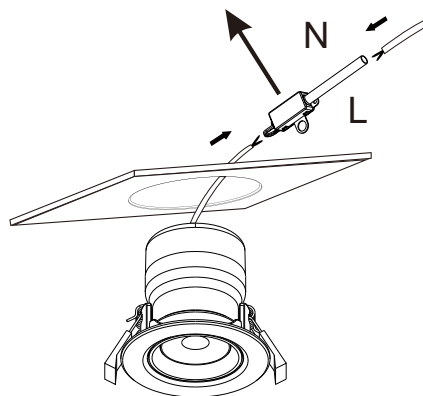

GLOBO

LIGHTING

www.globo-lighting.com

12393-5

A

B

ϕ 6.8-7.5cm

C