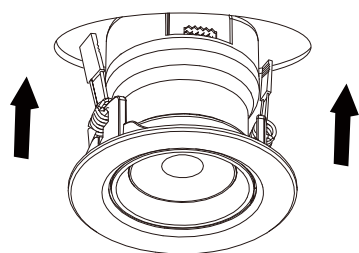

GLOBO Handels GmbH
Gewerbestrasse 3
A-9184 Sankt Peter