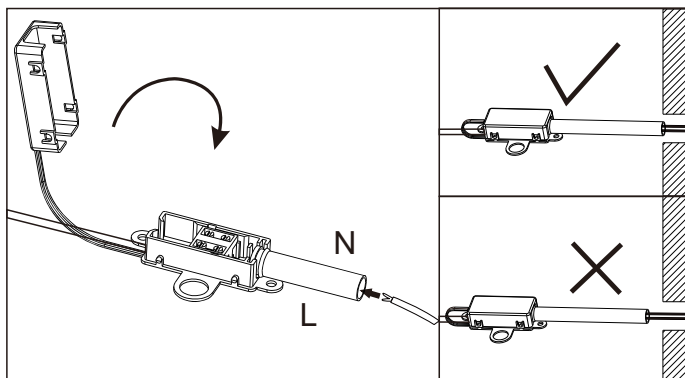

GLOBO

LIGHTING

www.globo-lighting.com

12393-5

A

B

ϕ 6.8-7.5cm

C